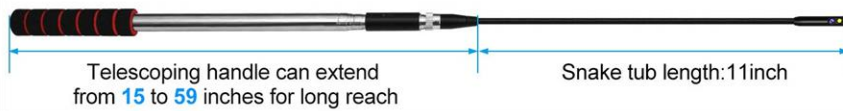

Vividia WPC-300/600/900/1200 Pole Inspection Camera with F5 Wireless Flashlight Camera or TVS-165 Telescopic WiFi Wireless Camera

What is included:

1. Heavy duty case
2. Carbon-fiber telescopic pole, 3/6/9/12-meter max
3. Vividia F5 Flashlight wifi wireless camera or/and TVS-165 wifi wireless camera
4. Adaptor and clamp for F5 flashlight or TVS-165 camera
5. Clamp and stand for phone and tablet
6. Spare parts if applicable

1. Telescopic carbon-fiber pole

2. F5 wifi wireless camera or TVS-164 wifi wireless camera

3. Phone/tablet clamp and adaptor

4. Carry Case

5a. How to use F5 Wireless camera: see user manual for F5 camera

5b. How to use TVS-165 wifi wireless camera

5b. How to use TVS-165 Wireless camera: see user manual for TVS-165 camera

Longest Total Length: 6.9ft

Spare parts: extra clamps or adaptor

Optional metal pole tripod (sold separately)

6. Contact: Oasis Scientific Inc.
info@oasisscientific.com
