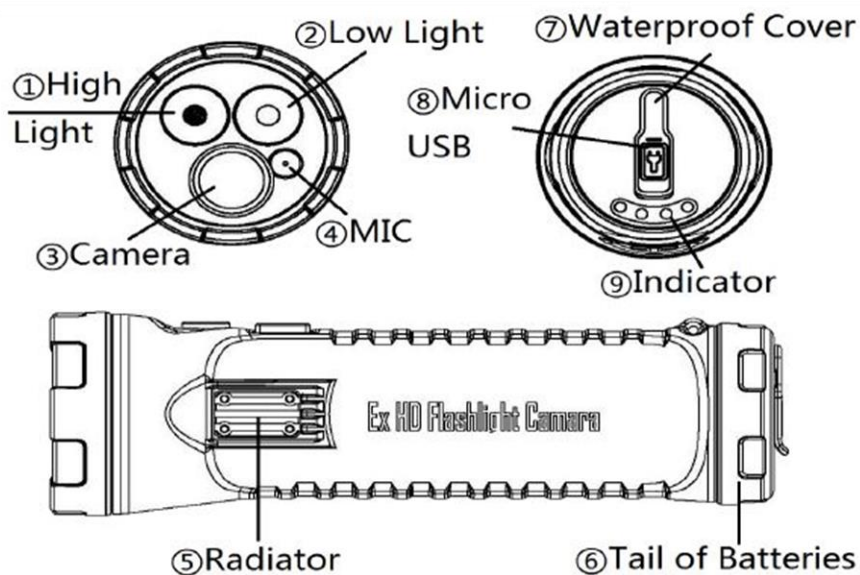

Vividia WPC-300/600/900/1200 Pole Inspection Camera with F5 Wireless Flashlight Camera or TVS-165 Telescopic WiFi Wireless Camera

What is included:

1. Heavy duty case
2. Carbon-fiber telescopic pole, 3/6/9/12-meter max
3. Vividia F5 Flashlight wifi wireless camera or/and TVS-165 wifi wireless camera
4. Adaptor and clamp for F5 flashlight or TVS-165 camera
5. Clamp and stand for phone and tablet
6. Spare parts if applicable

1. Telescopic carbon-fiber pole

2. F5 wifi wireless camera or TVS-164 wifi wireless camera

3. Phone/tablet clamp and adaptor

4. Carry Case

5a. How to use F5 Wireless camera: see user manual for F5 camera

5b. How to use TVS-165 wifi wireless camera

5b. How to use TVS-165 Wireless camera: see user manual for TVS-165 camera

Longest Total Length: 6.9ft

Spare parts: extra clamps or adaptor

Optional metal pole tripod (sold separately)

6. Contact: Oasis Scientific Inc.
info@oasisscientific.com
