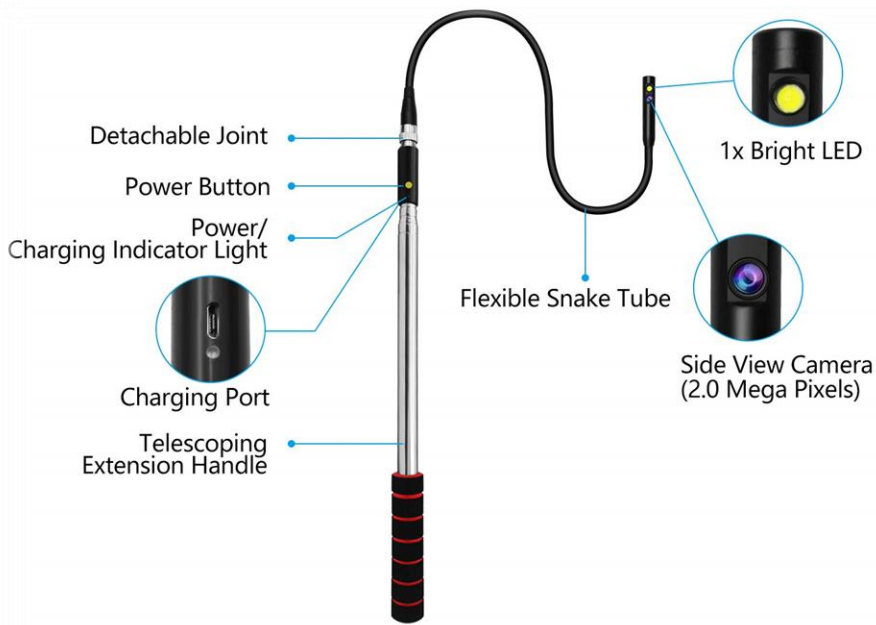

Vividia WPC-300/600/900/1200 Pole Inspection Camera with F5 Wireless Flashlight Camera or TVS-165 Telescopic WiFi Wireless Camera

What is included:

1. Heavy duty case
2. Carbon-fiber telescopic pole, 3/6/9/12-meter max
3. Vividia F5 Flashlight wifi wireless camera or/and TVS-165 wifi wireless camera
4. Adaptor and clamp for F5 flashlight or TVS-165 camera
5. Clamp and stand for phone and tablet
6. Spare parts if applicable

1. Telescopic carbon-fiber pole

2. F5 wifi wireless camera or TVS-164 wifi wireless camera

3. Phone/tablet clamp and adaptor

4. Carry Case

5a. How to use F5 Wireless camera: see user manual for F5 camera

5b. How to use TVS-165 wifi wireless camera

5b. How to use TVS-165 Wireless camera: see user manual for TVS-165 camera

Longest Total Length: 6.9ft

Spare parts: extra clamps or adaptor

Optional metal pole tripod (sold separately)

6. Contact: Oasis Scientific Inc.
info@oasisscientific.com
