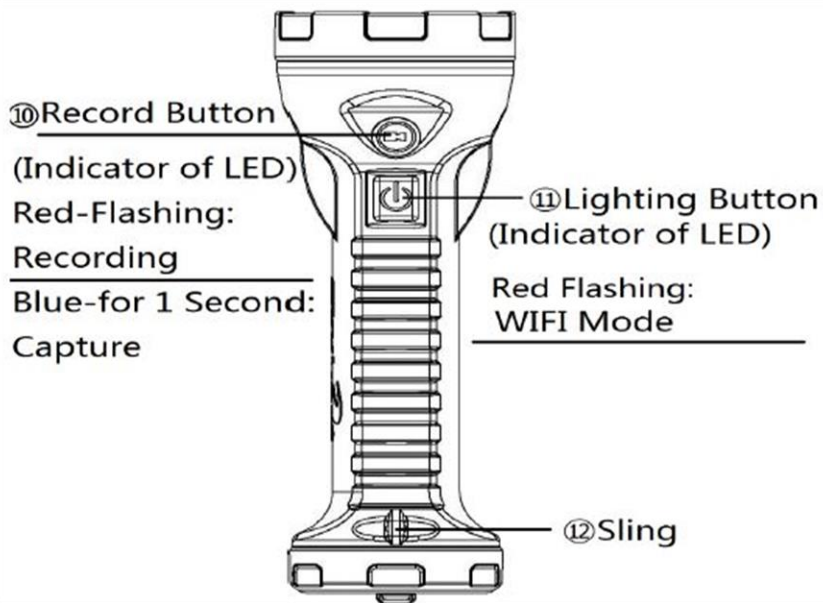

Vividia WPC-300/600/900/1200 Pole Inspection Camera with F5 Wireless Flashlight Camera or TVS-165 Telescopic WiFi Wireless Camera

What is included:

1. Heavy duty case
2. Carbon-fiber telescopic pole, 3/6/9/12-meter max
3. Vividia F5 Flashlight wifi wireless camera or/and TVS-165 wifi wireless camera
4. Adaptor and clamp for F5 flashlight or TVS-165 camera
5. Clamp and stand for phone and tablet
6. Spare parts if applicable

1. Telescopic carbon-fiber pole

2. F5 wifi wireless camera or TVS-164 wifi wireless camera

3. Phone/tablet clamp and adaptor

4. Carry Case

5a. How to use F5 Wireless camera: see user manual for F5 camera

5b. How to use TVS-165 wifi wireless camera

5b. How to use TVS-165 Wireless camera: see user manual for TVS-165 camera

Longest Total Length: 6.9ft

Spare parts: extra clamps or adaptor

Optional metal pole tripod (sold separately)

6. Contact: Oasis Scientific Inc.
info@oasisscientific.com
